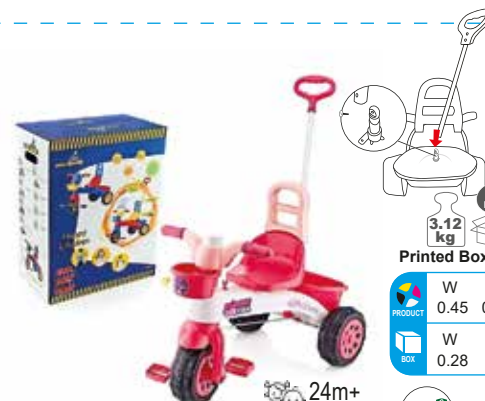

1 PCS

Printed Box Packing

PRODUCT	W	L	H	4966
	0.45	0.68	0.56	
BOX	W	L	H	m³
	0.28	0.59	0.47	0.078

24m+

BOXED PRINCESS TRIKE WITH PARENTAL CONTROL