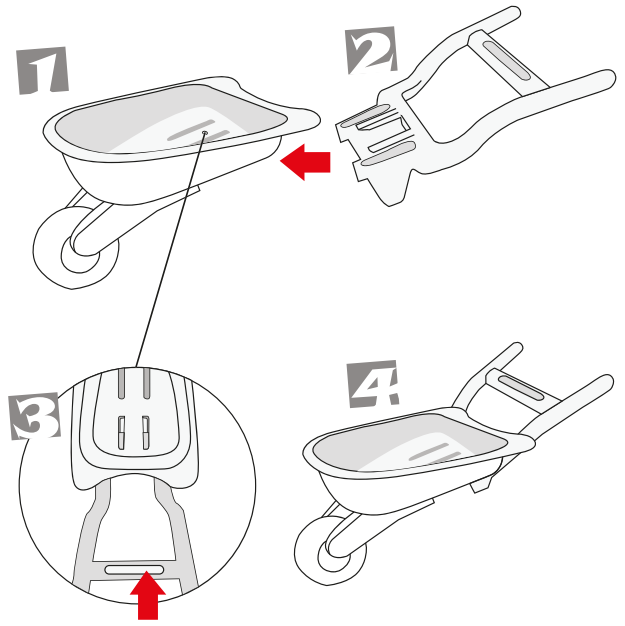

ASSEMBLE STEPS